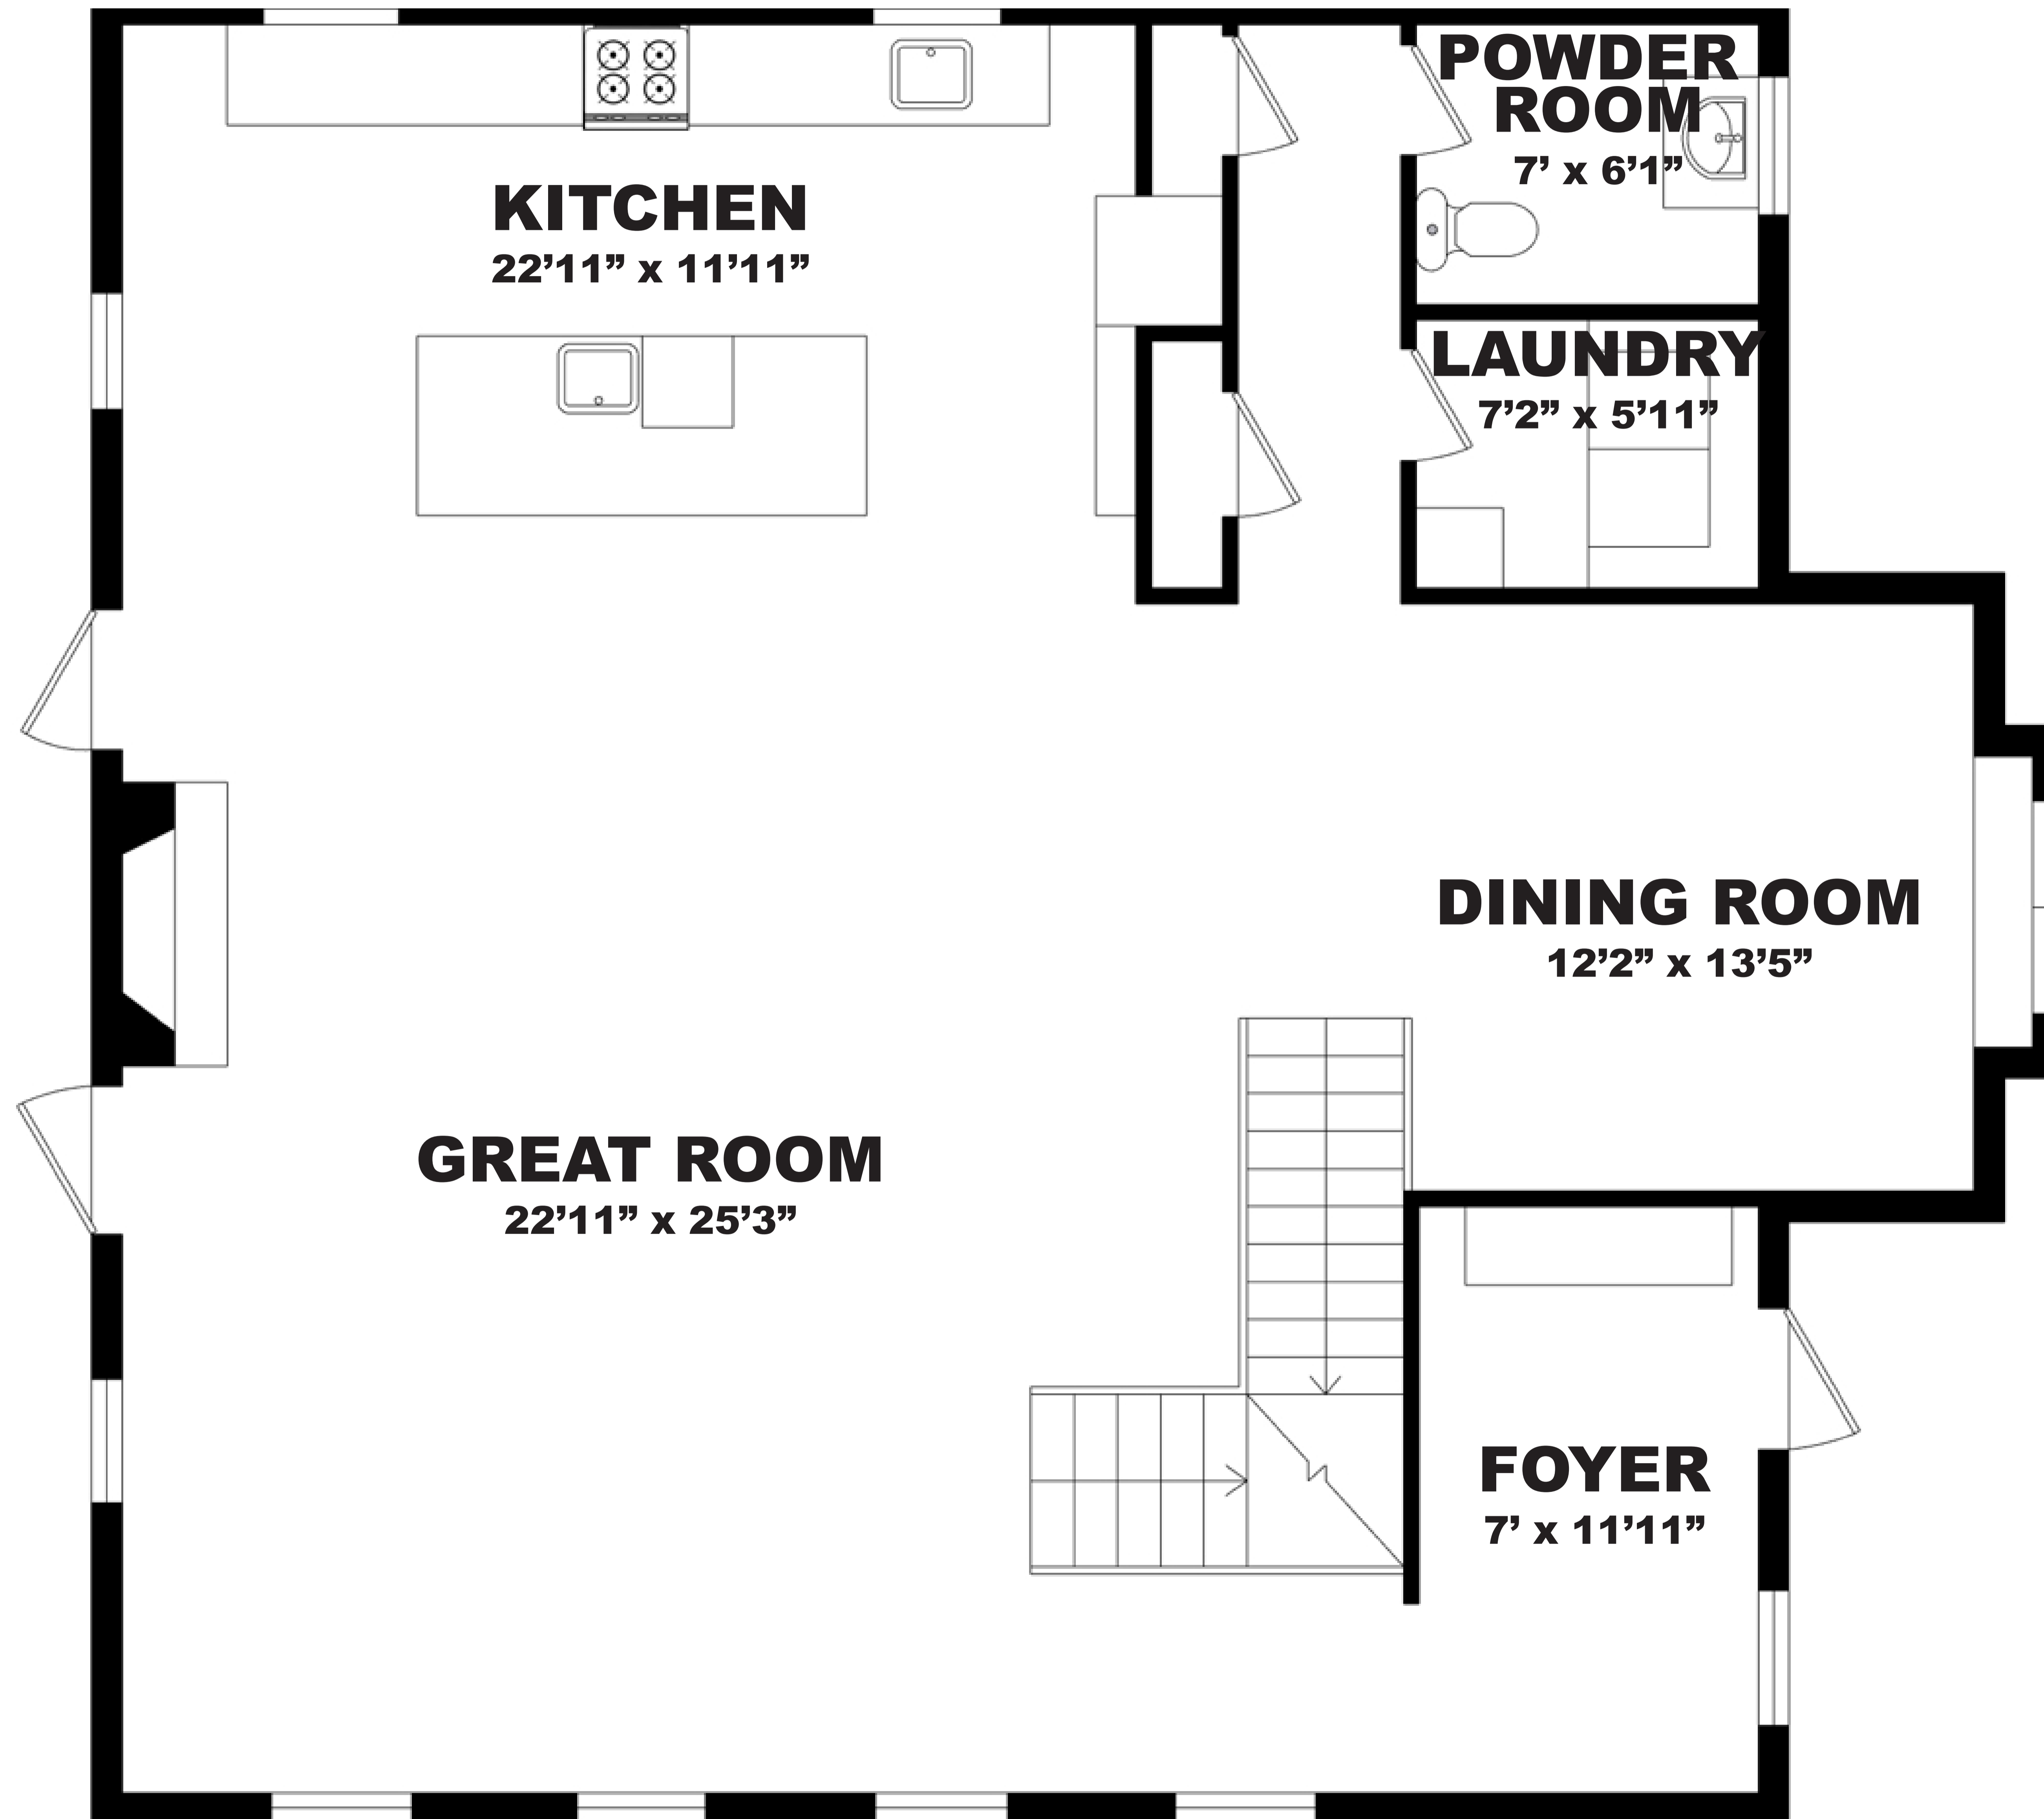

# 313210 35th Sideroad

Floor 1 of 3

Main Floor

1,756 sq ft

4,072 sq ft Total

# 313210 35th Sideroad

Floor 2 of 3

Lower Level

1,440 sq ft

4,072 sq ft Total

All room dimensions and floor areas must be considered approximate and are subject to independent verification.

# 313210 35th Sideroad

Floor 3 of 3

**Second Floor**

**878 sq ft**

**4,072 sq ft Total**

All room dimensions and floor areas must be considered approximate and are subject to independent verification.