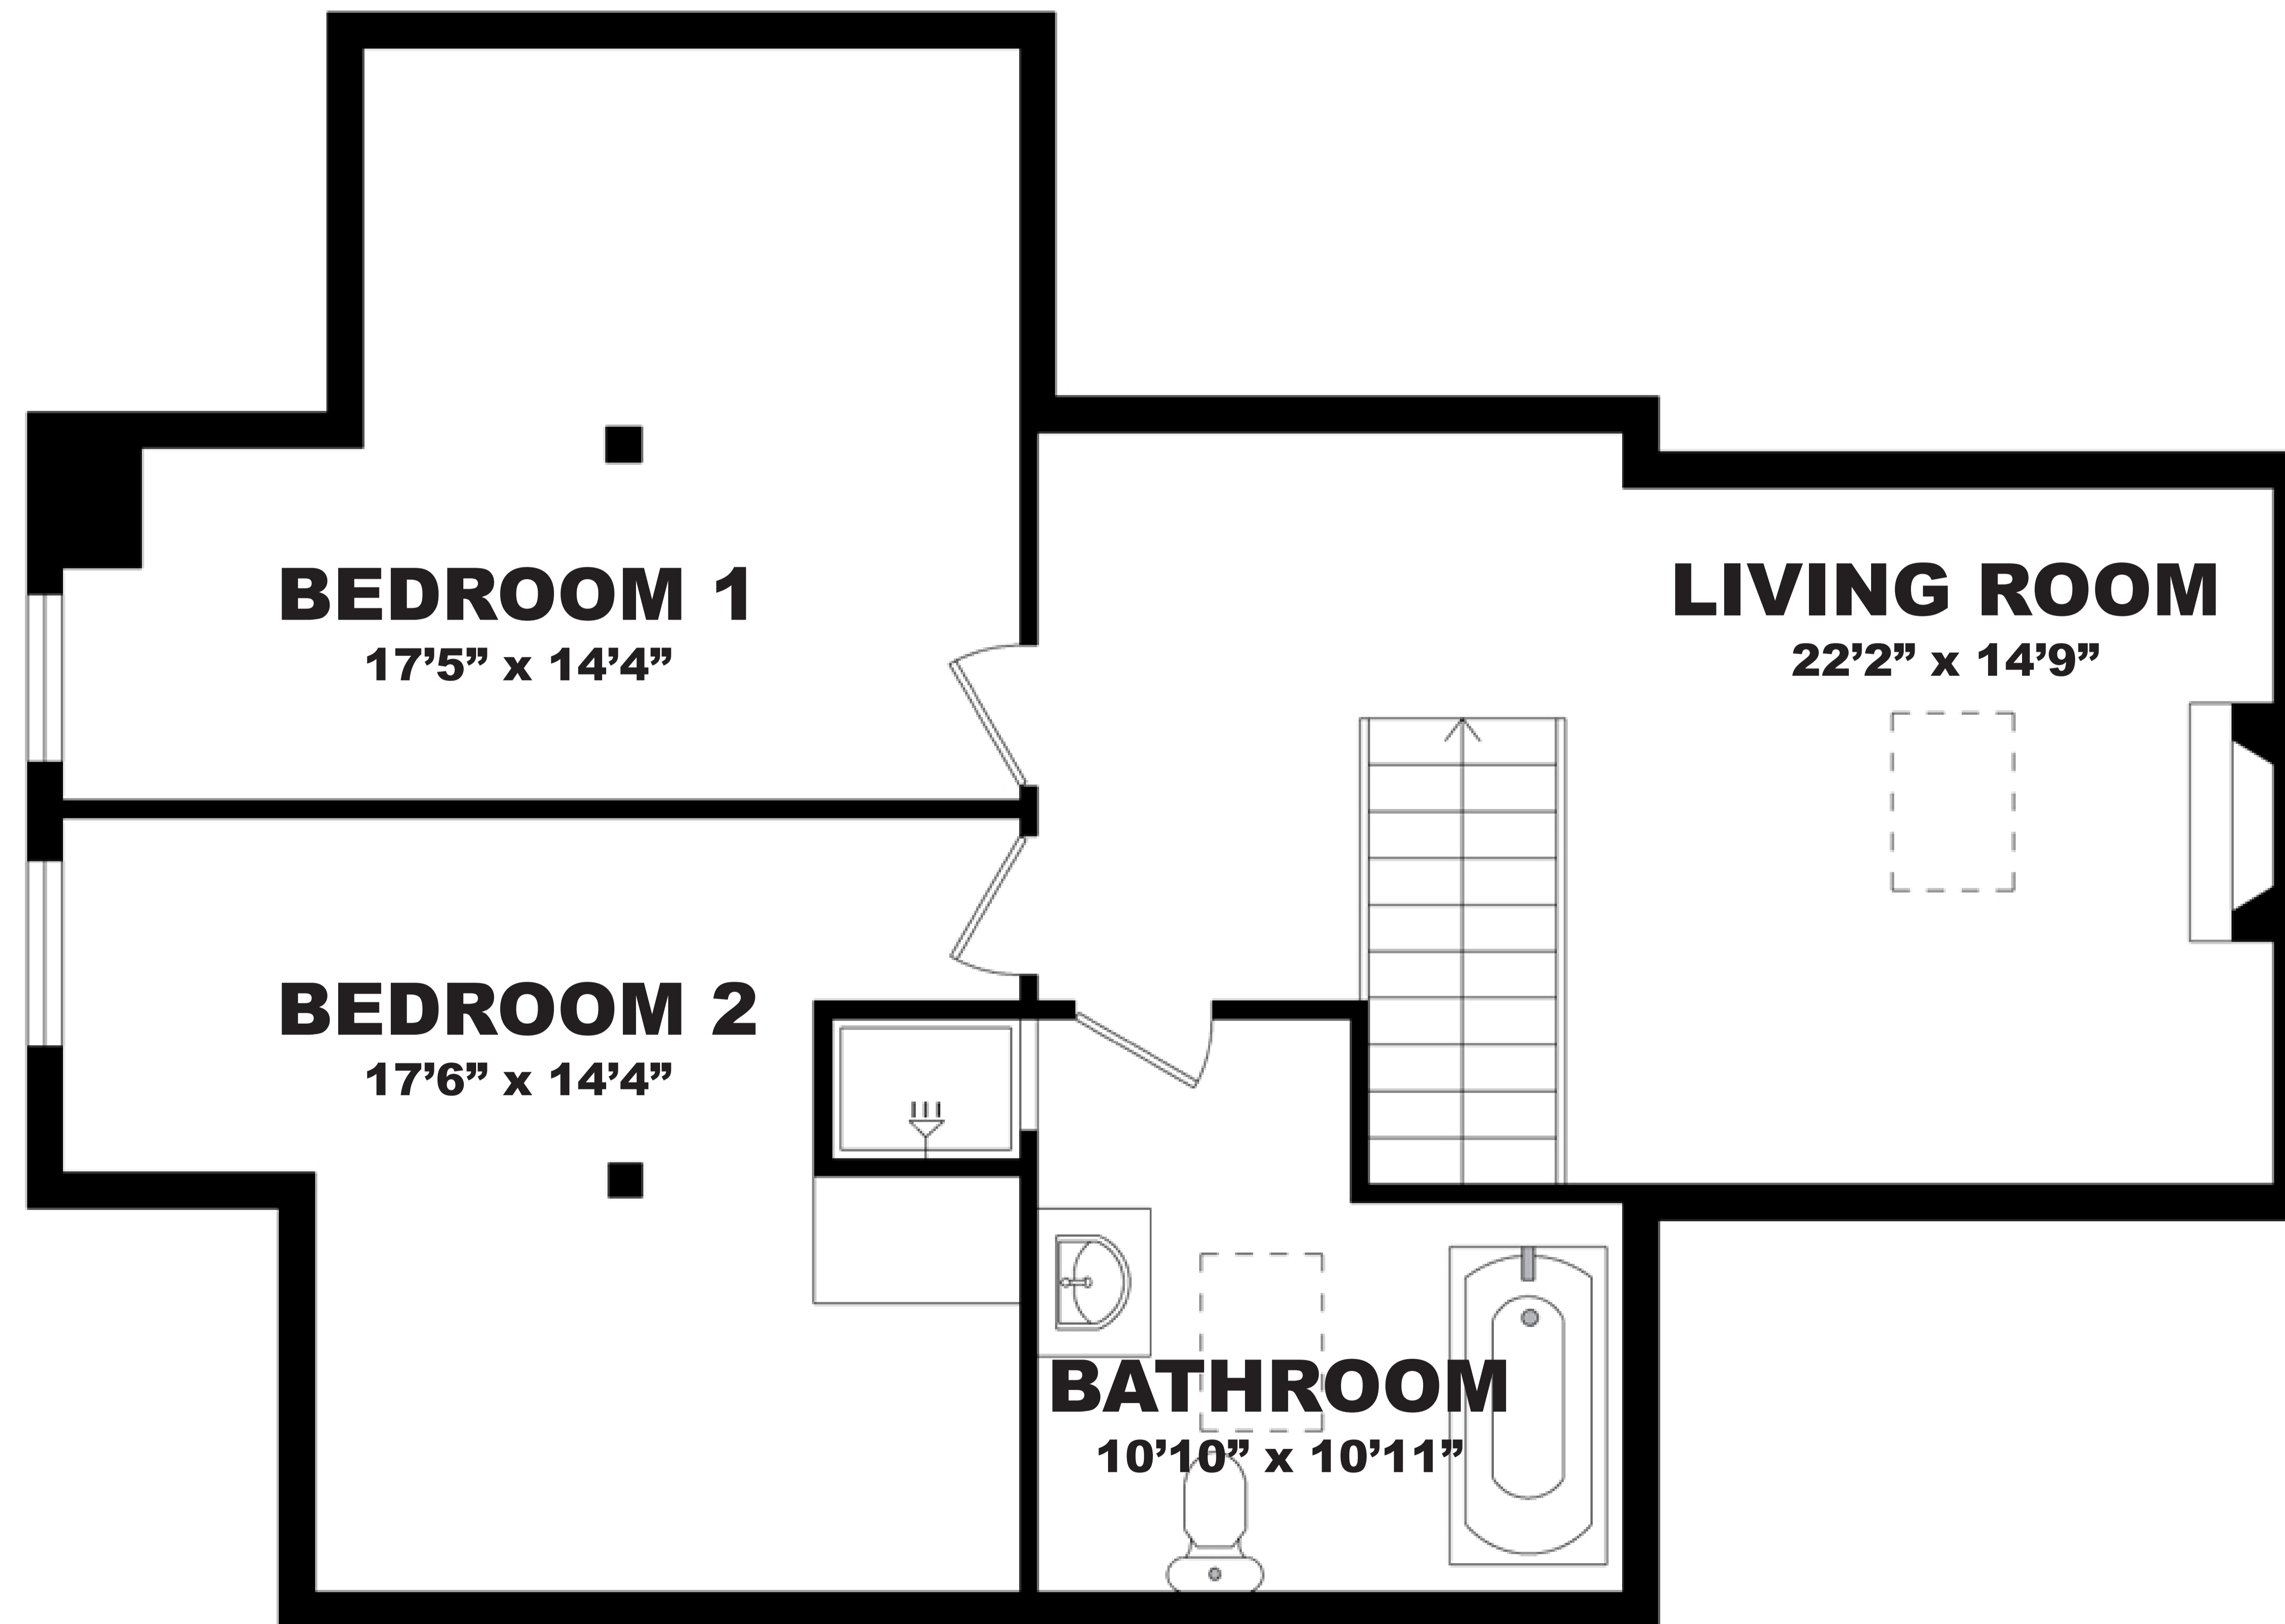

# 313210 35th Sideroad

Floor 1 of 3

Main Floor

1,756 sq ft

4,072 sq ft Total

# 313210 35th Sideroad

Floor 2 of 3

Lower Level

1,440 sq ft

4,072 sq ft Total

All room dimensions and floor areas must be considered approximate and are subject to independent verification.

# 313210 35th Sideroad

Floor 3 of 3

**Second Floor**

**878 sq ft**

**4,072 sq ft Total**

All room dimensions and floor areas must be considered approximate and are subject to independent verification.