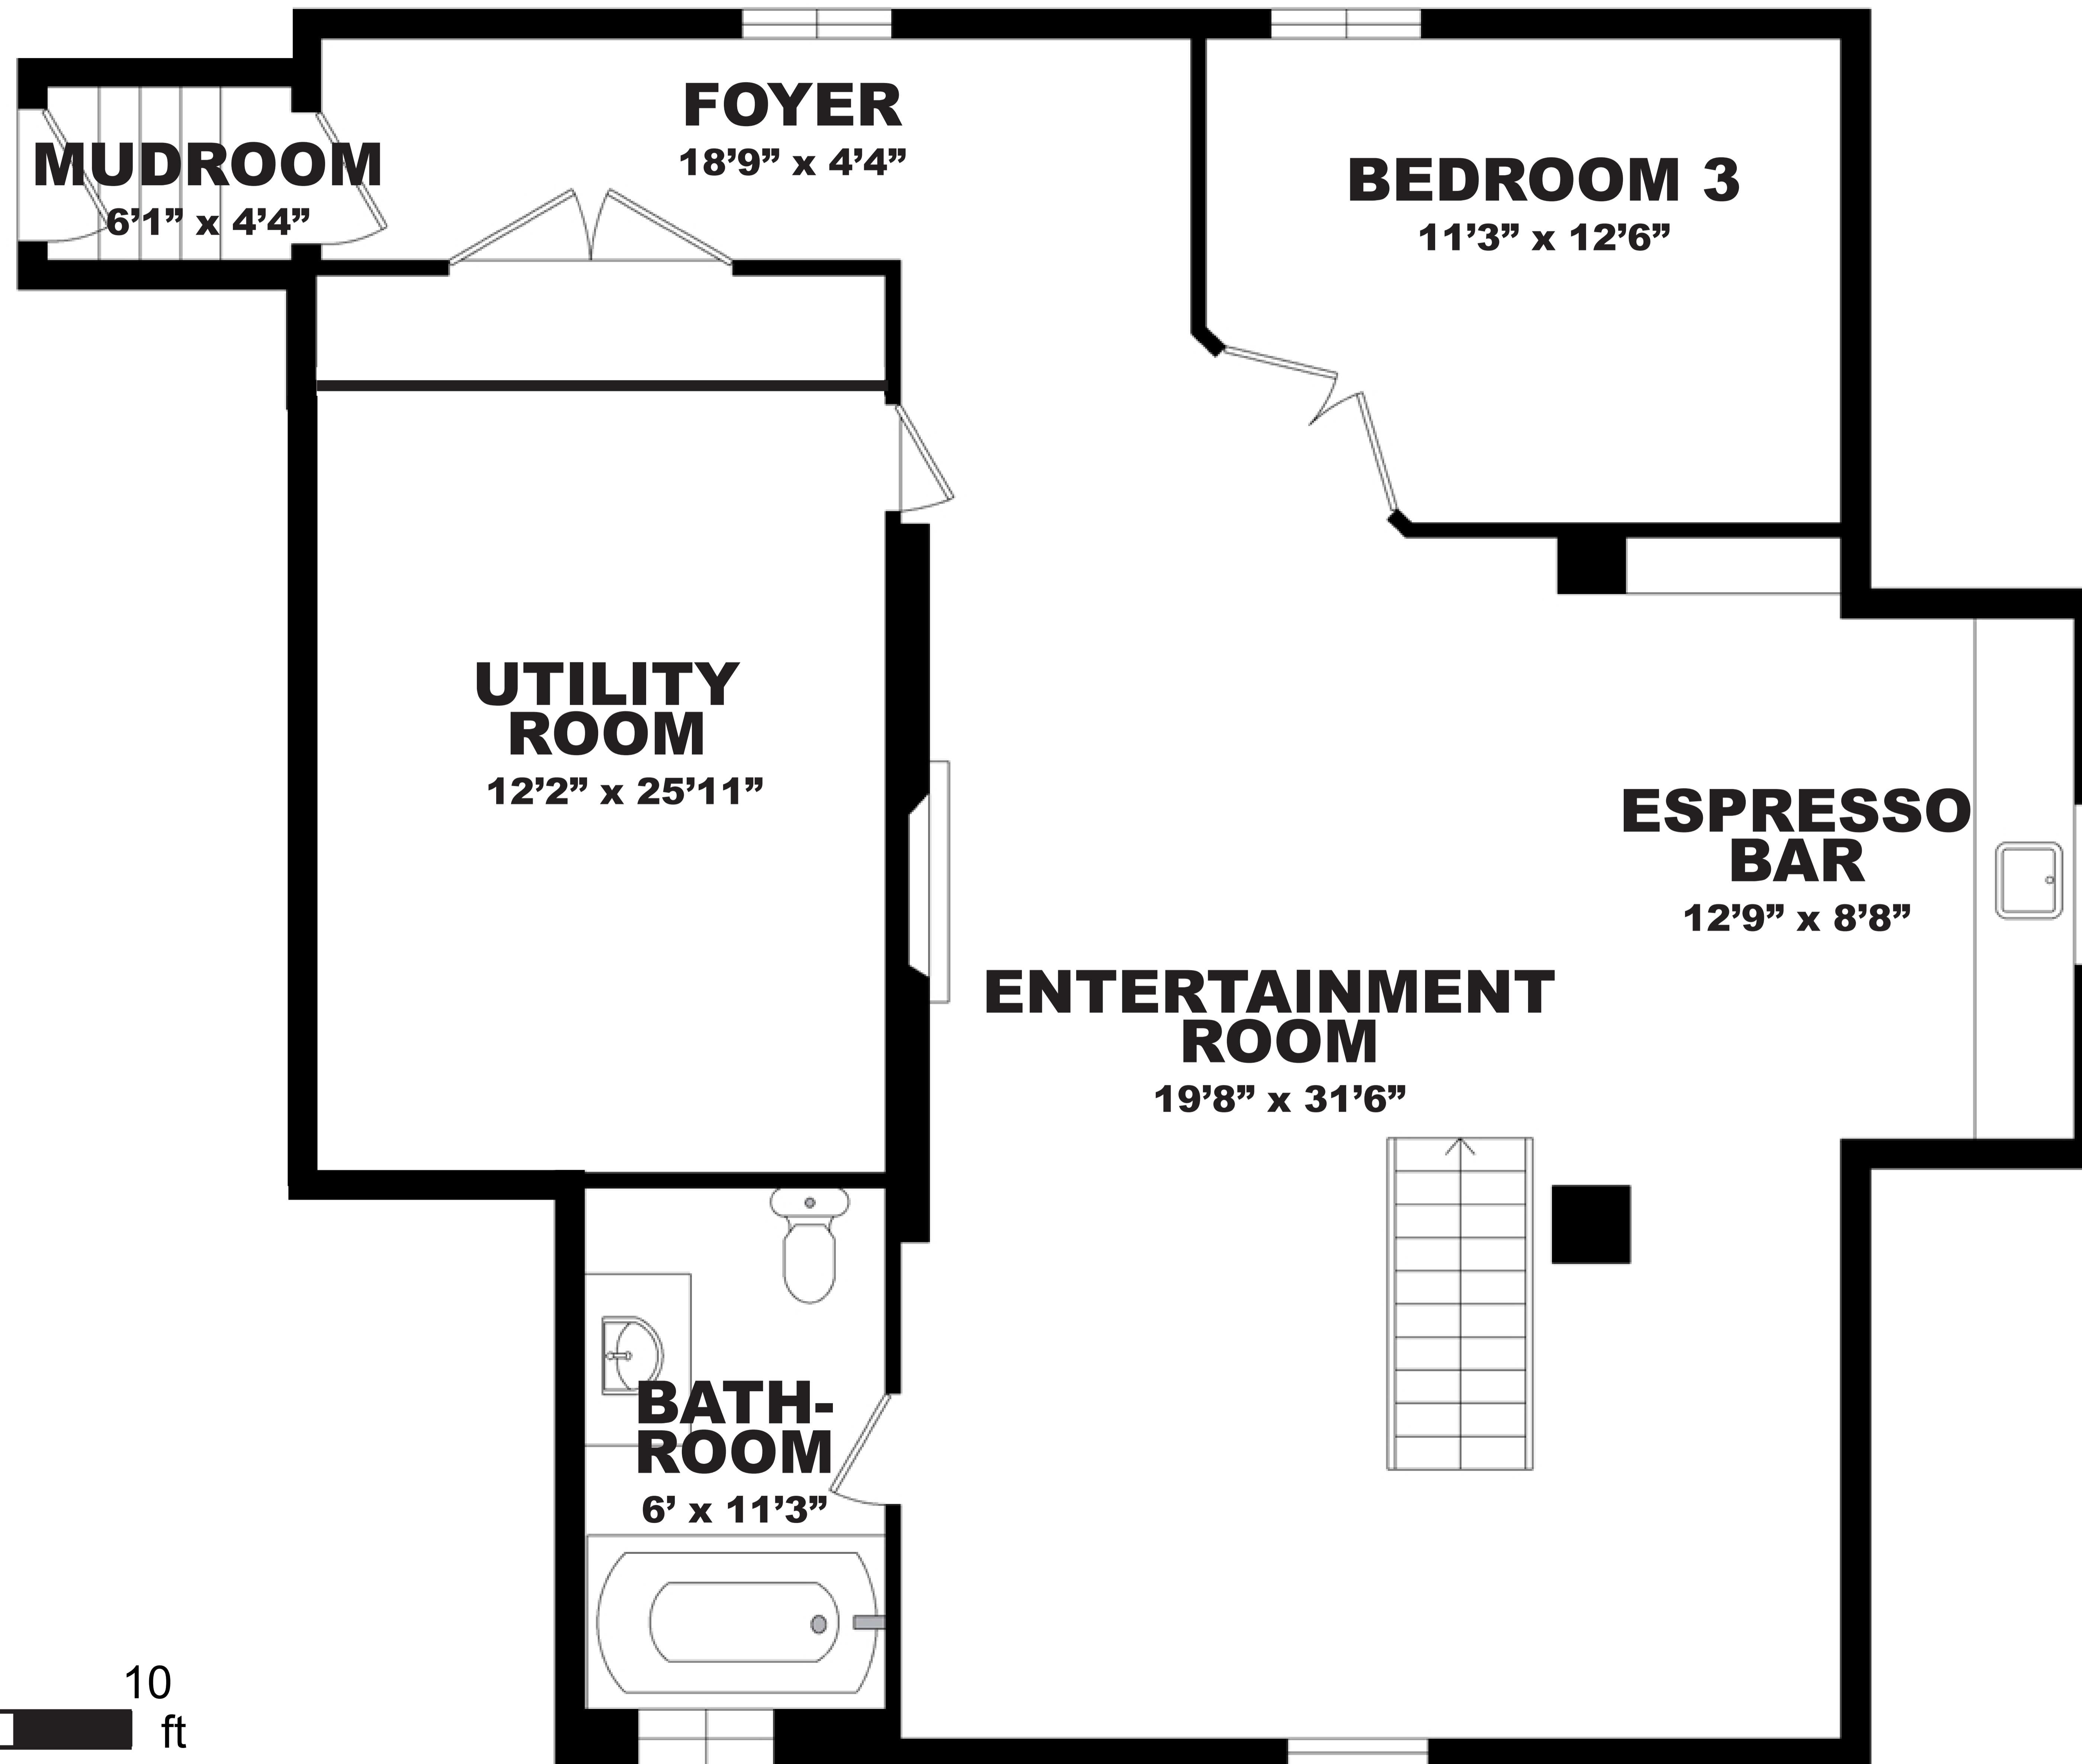

# 313210 35th Sideroad

Floor 1 of 3

Main Floor

1,756 sq ft

4,072 sq ft Total

# 313210 35th Sideroad

Floor 2 of 3

Lower Level

1,440 sq ft

4,072 sq ft Total

All room dimensions and floor areas must be considered approximate and are subject to independent verification.

# 313210 35th Sideroad

Floor 3 of 3

**Second Floor**

**878 sq ft**

**4,072 sq ft Total**

All room dimensions and floor areas must be considered approximate and are subject to independent verification.