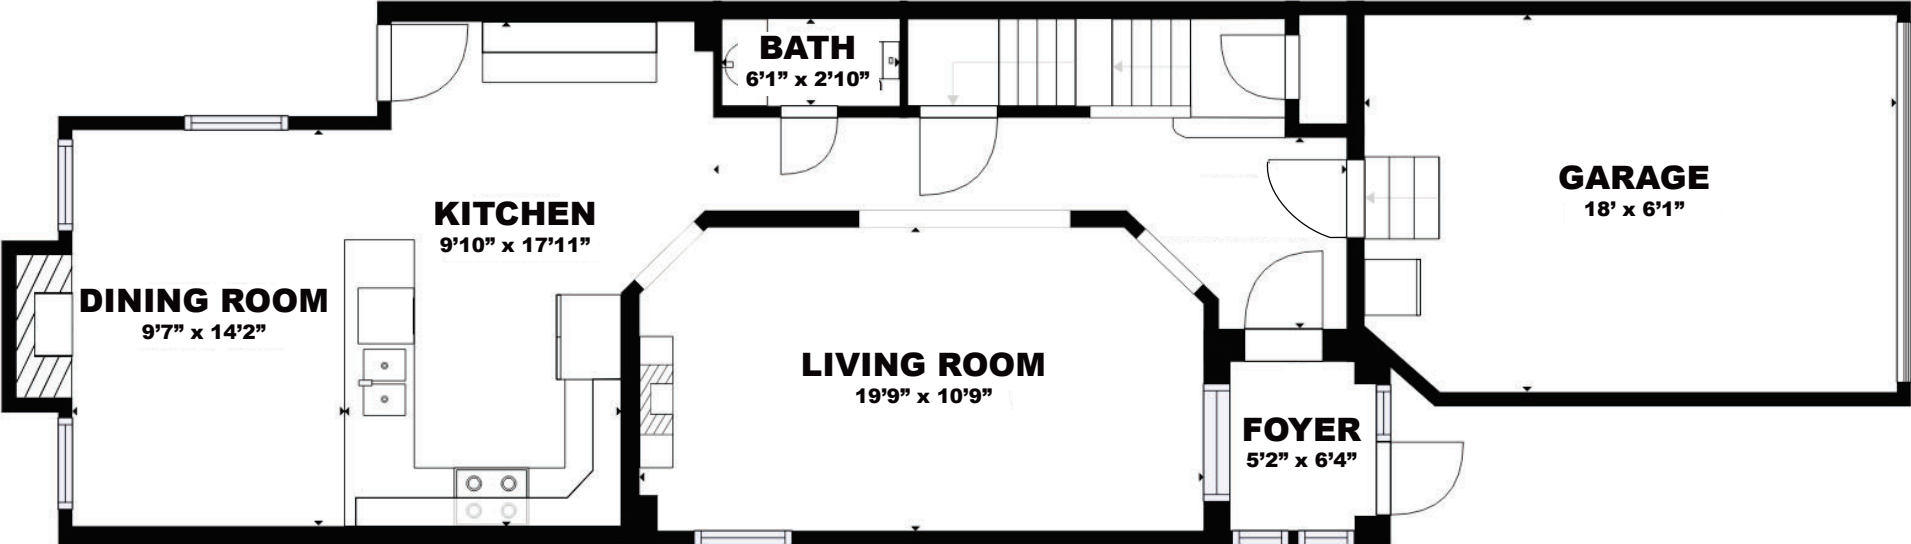

440 Jay Crescent

Floor 1 of 3

MAIN FLOOR

738 sq ft

2,269 sq ft total