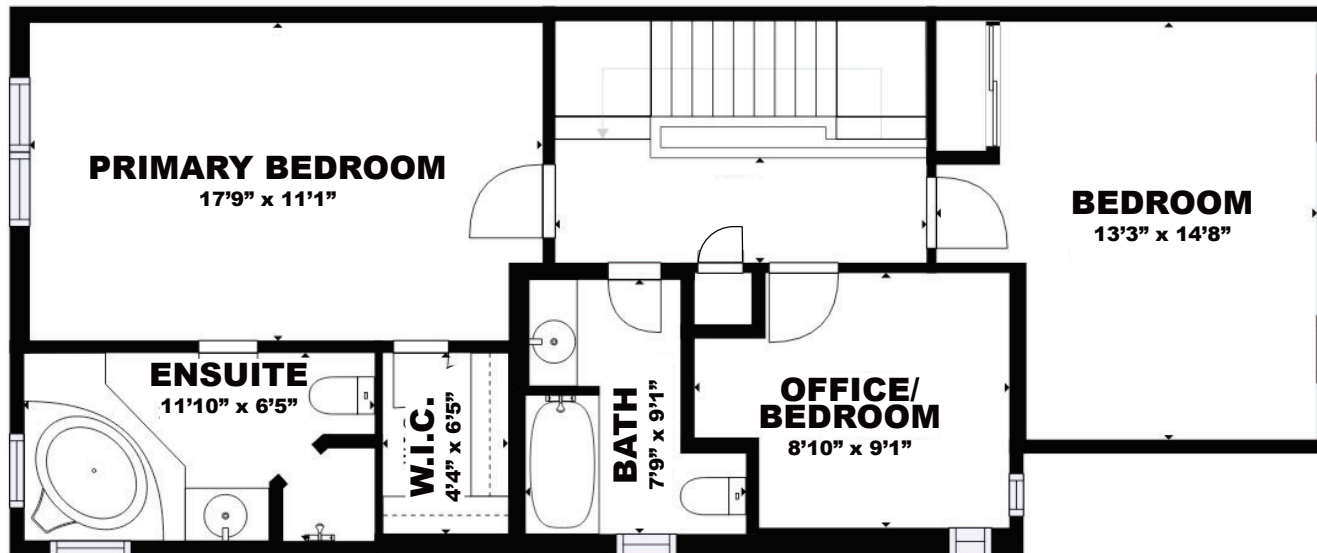

440 Jay Crescent

Floor 1 of 3

MAIN FLOOR

738 sq ft

2,269 sq ft total

All room dimensions and floor areas must be considered approximate and are subject to independent verification.

440 Jay Crescent

Floor 2 of 3

UPPER LEVEL

782 sq ft

2,269 sq ft total

All room dimensions and floor areas must be considered approximate and are subject to independent verification.

440 Jay Crescent

Floor 3 of 3

LOWER LEVEL

749 sq ft

2,269 sq ft total

All room dimensions and floor areas must be considered approximate and are subject to independent verification.